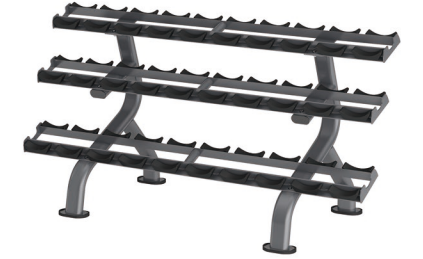

**DR011  
SEATED CALF RAISE**

Dimension 1490\*650\*815mm  
Total Weight 49kg

**DR012  
DUMBBELL RACK**

Dimension 1986\*803\*725mm  
Total Weight 58kg

**DR014  
FLAT BENCH**

Dimension 1368\*635\*458mm  
Total Weight 20kg

**DR021  
WEIGHT PLATE TREE**

Dimension 1043\*618\*1168mm  
Total Weight 35kg

**DR024  
FIXED UPRIGHT BENCH**

Dimension 1212\*638\*940mm  
Total Weight 23kg

**DR025  
MULTI AB BENCH**

Dimension 1825\*784\*889mm  
Total Weight 48kg

**DR027  
DUMBBELL RACK**

Dimension 1980\*864\*1042mm  
Total Weight 80kg

**DR016  
ADJUSTABLE BENCH**

Dimension 1415\*776\*467mm  
Total Weight 34kg

**DR018  
STRETCH BENCH**

Dimension 1220\*572\*1000mm  
Total Weight 35kg