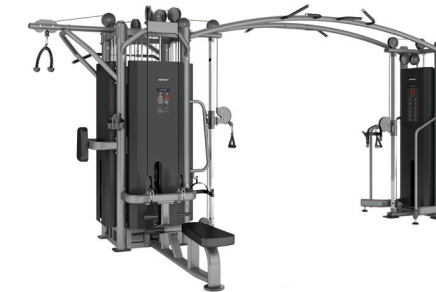

DA023+SA024+SA0230PT
5 STACK MULTI-STATION

Dimension 5065*3350*2463mm
Total Weight 969kg
Weight Stack 100*5kg
Max Weight Stack 125*5kg